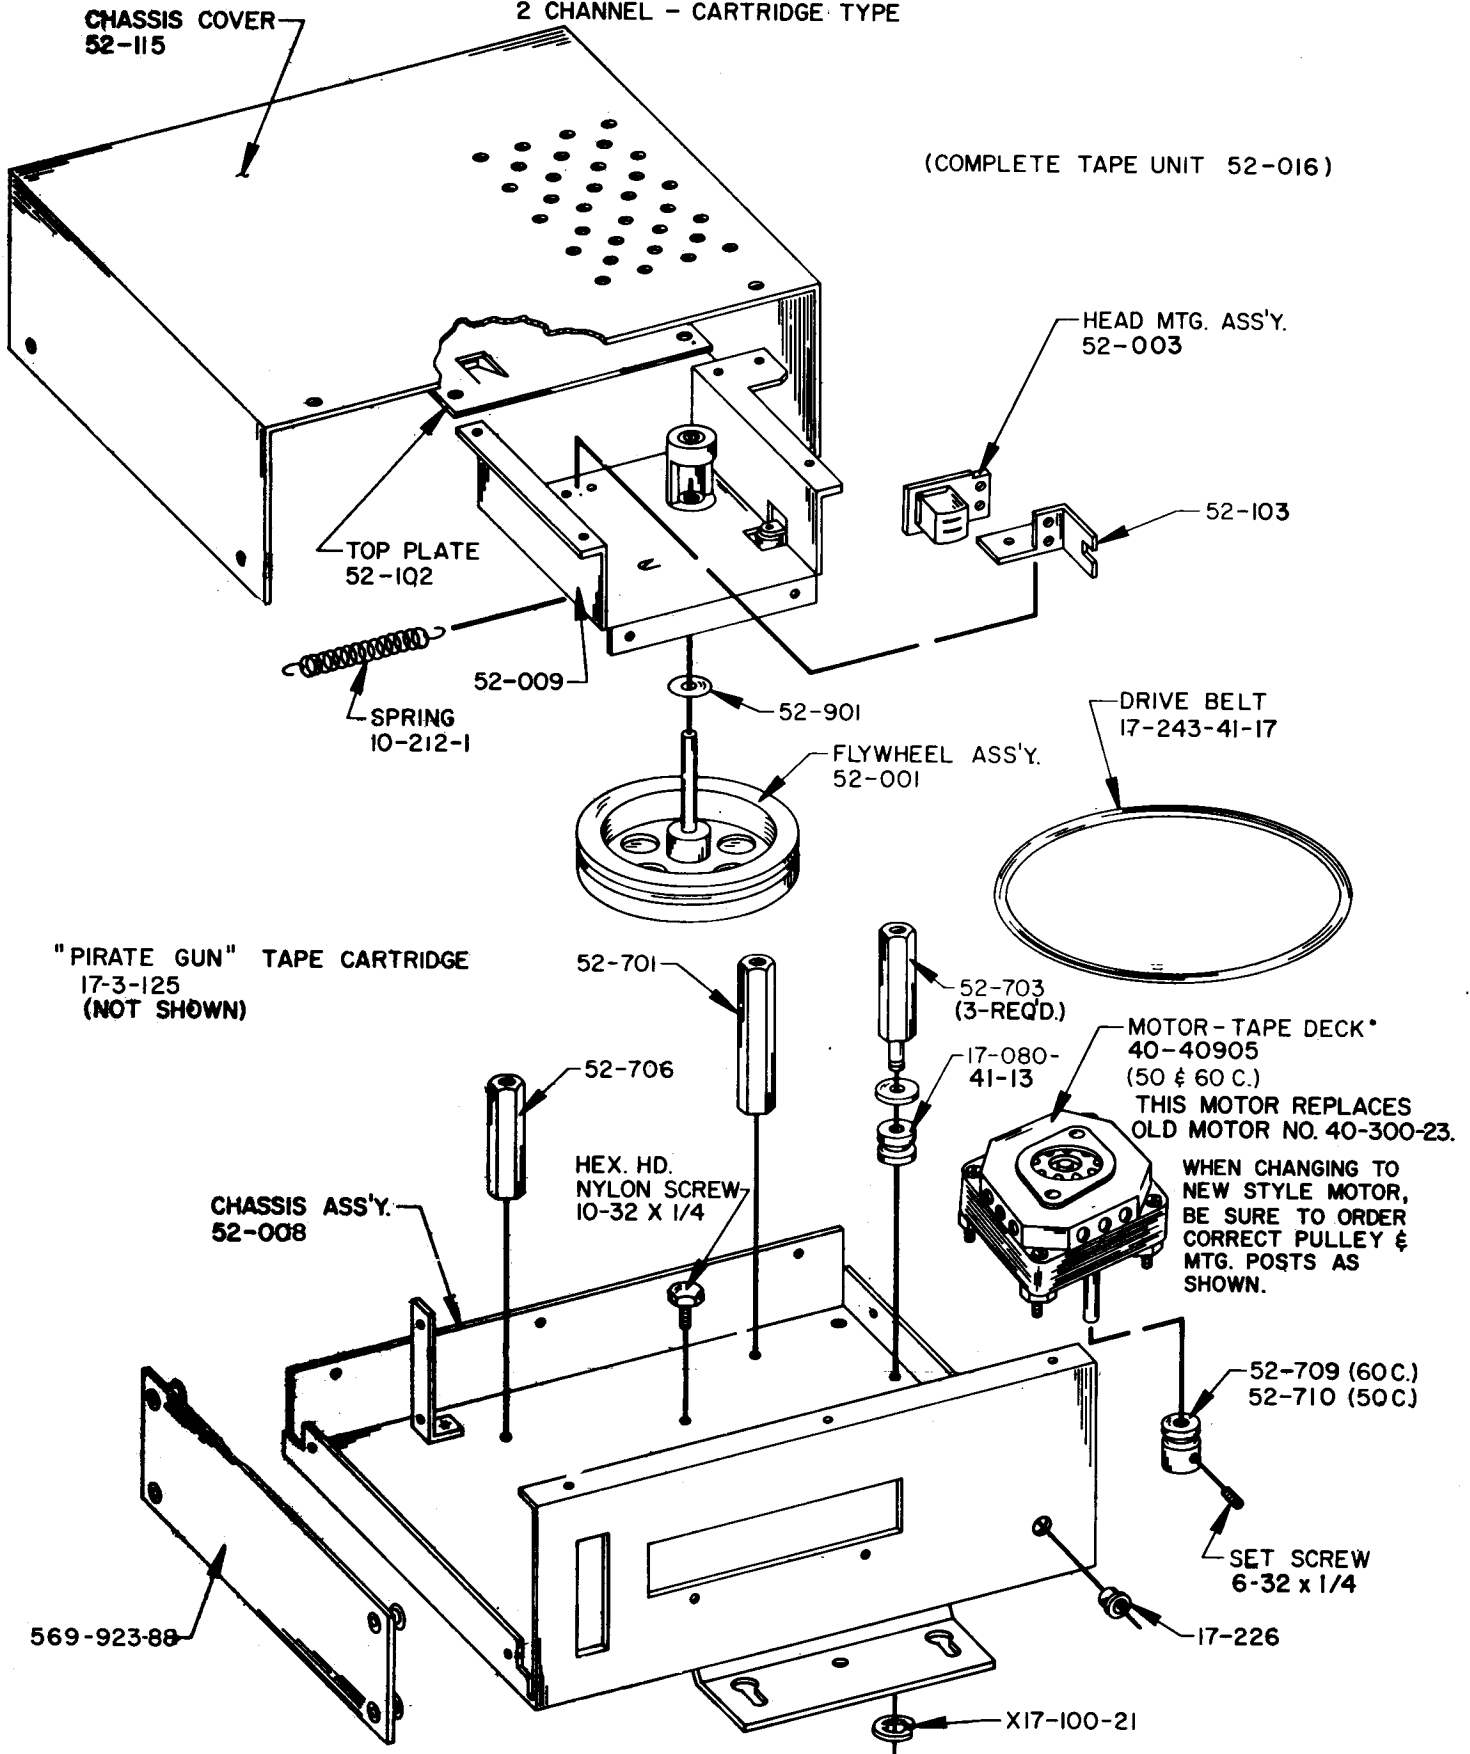

NO.569 PIRATE GUN - - TAPE DECK

2 CHANNEL - CARTRIDGE TYPE

(COMPLETE TAPE UNIT 52-016)

MIDWAY MFG. CO.